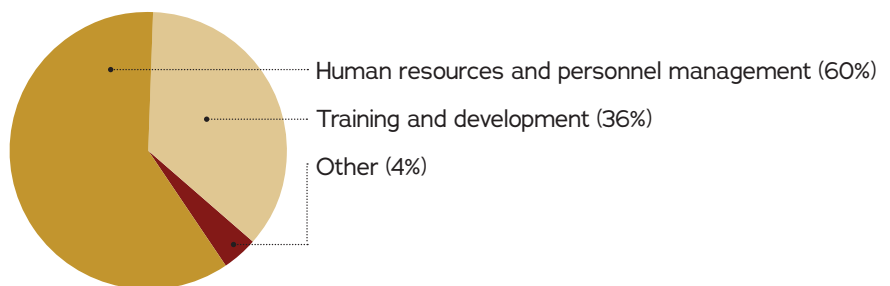

ADVERTISING INFORMATION

▼ **Reach 80,000 high-level buyers** of corporate training and human resource products and services each month

WorkplaceXpert is a monthly e-newsletter that delivers the latest insights, best practices, how-to's, case studies and research to readers in the human resources and corporate training industries. It's a one-stop educational resource that helps leaders save time by aggregating the "best of" industry information in an easy-to-read format.

The 80,000 subscribers who read WorkplaceXpert each month are highly-placed HR and training professionals, allowing you to place your advertising message within a highly targeted editorial product.

The e-newsletter is the ideal marketing tool to promote webinars, free trials, special product offers, white papers, upcoming conferences and more.

▶ WHO READS *WorkplaceXpert*?

Our readers are concentrated in human resources and corporate training