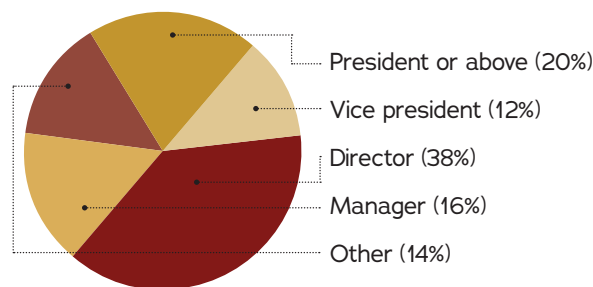

Our readers have high-level HR and training titles