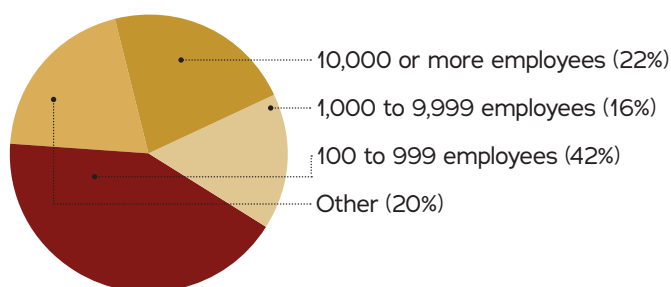

Our readers are from large companies